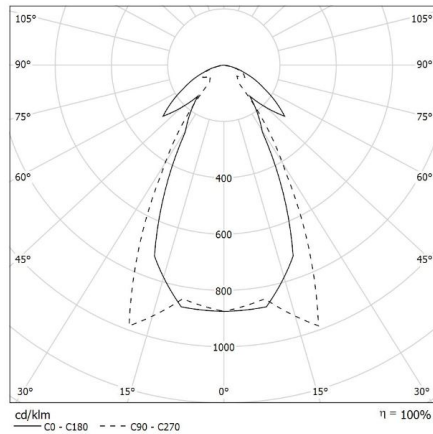

ERGO PC

Anodized aluminum body and die-cast end caps. CRI>90. IP65 indoor.

CODE		FLUX	SIZE	CERTIFICATIONS
02PC86K465	86W 4000K	12190lm	317x294x69	    

Optics

Polycarbonate lens, symmetrical distribution.

Specifications