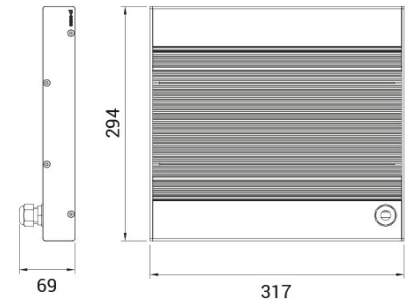

ERGO PC

Anodized aluminum body and die-cast end caps. CRI>90. IP65 indoor.

CODE		FLUX	SIZE	CERTIFICATIONS
02PC86K465	86W 4000K	12190lm	317x294x69	    

Optics

Polycarbonate lens, symmetrical distribution.

Specifications